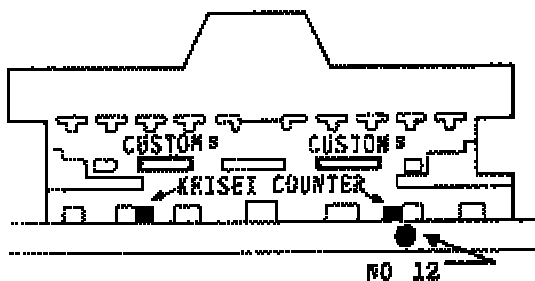

AIRPORT LINER NATT'S

Narita Airport

Tsukuba Center (

Tsuchiura Sta.)

The bus operates from Narita Airport (Terminals 2 & 1)
to Tsukuba Center Bus Terminal, (and then to Tsuchiura Station).

Fare : ADULT 2,540 yen, CHILD 1,270 yen

- You take the bus at the terminal 2 Bus Stop No. 12 or Terminal 1 Bus Stop No. 8, and get off at Tsukuba Center Bus Terminal.
- You do not need to reserve a seat.
- You can buy a ticket at the Keisei Counter (1st floor in the Arrival Lobby).

Timetable

Narita Airport Terminal 2	1	Tsukuba Center	Tsuchiura Sta.
7:20		9:00	9:20
9:05		10:45	11:05
10:35		12:15	12:35
12:50		14:30	14:50
14:35		16:15	16:35
16:15		17:55	18:15
17:20		19:00	19:20
18:40		20:20	20:40
20:00		21:40	22:00

NARITA AIRPORT LINER BUS STOP INFORMATION

◀ Terminal 2 ▶